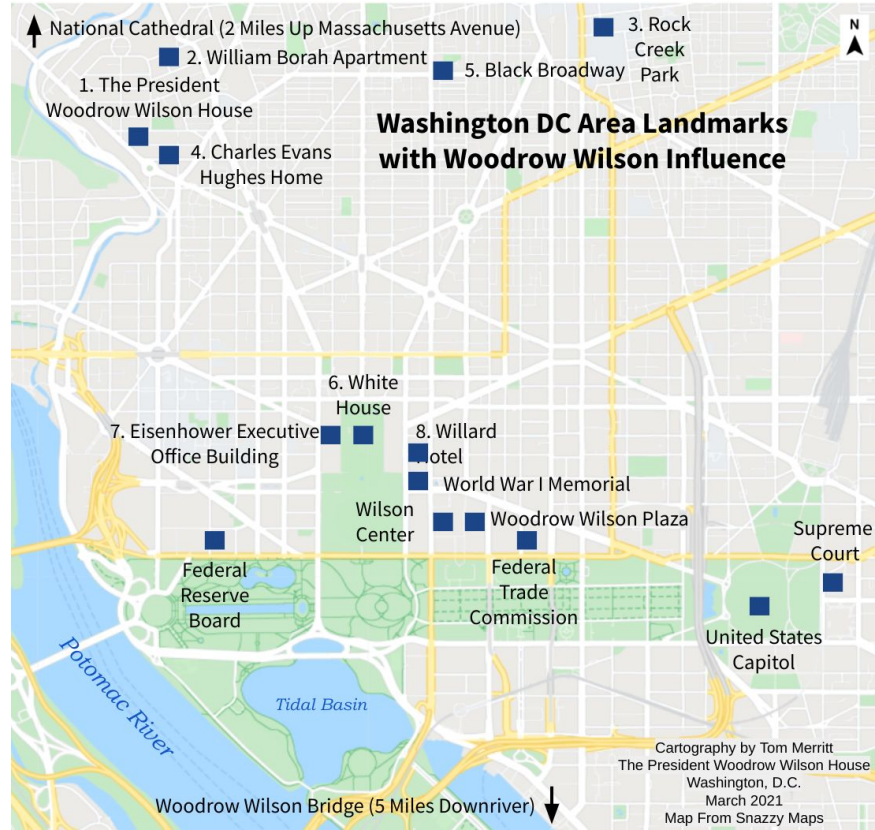

THE PRESIDENT
WOODROW WILSON HOUSE

Tom Merritt

Woodrow Wilson House Scholar
Spring '21

Projects this semester

- Map of Woodrow Wilson Landmarks in DC (With the help of Zach).
- Social Media/Email Articles about the Federal Reserve, and the \$100,000 Dollar Bill, in which Wilson is on.
- Further cataloging the Kelley Collection with Cary Fuller, a member of the WWH Advisory Board, and meeting with Peter Kelley.

Woodrow Wilson Landmark Map

Cataloging the Kelley Collection further and discussing exhibit ideas
Cary Fuller on the right, and Peter Kelley in the middle.

Federal Reserve Board Article

\$100,000 Dollar Bill Article