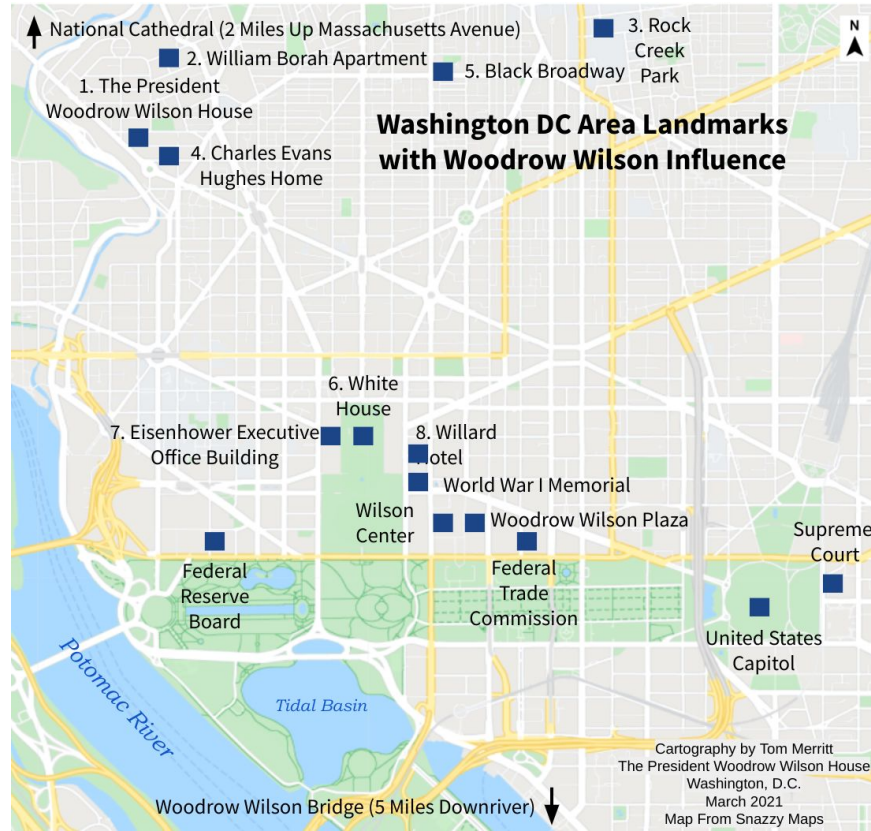

THE PRESIDENT
WOODROW WILSON HOUSE

Tom Merritt

Woodrow Wilson House Scholar
Spring '21

Projects this semester

- Map of Woodrow Wilson Landmarks in DC (With the help of Zach).
- Social Media/Email Articles about the Federal Reserve, and the \$100,000 Dollar Bill, in which Wilson is on.
- Further cataloging the Kelley Collection with Cary Fuller, a member of the WWH Advisory Board, and meeting with Peter Kelley.

Woodrow Wilson Landmark Map

Cataloging the Kelley Collection further and discussing exhibit ideas
Cary Fuller on the right, and Peter Kelley in the middle.

Federal Reserve Board Article

\$100,000 Dollar Bill Article